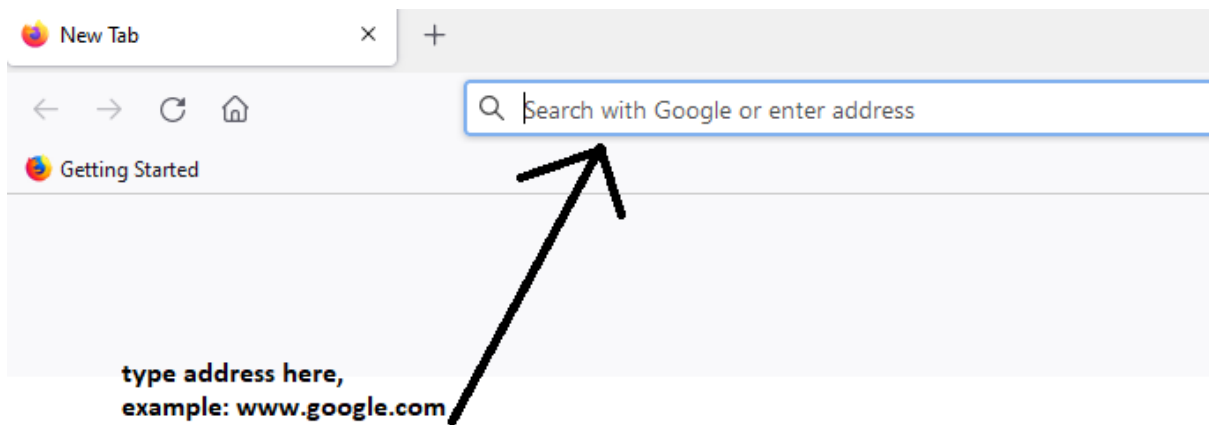

USER MANUAL

CONNECTING YOUR TABLET TO THE INTERNET

Steps to connect tablet to the internet:

1. Connect to the WIFI

2. Choose WIFI you need to connect on

3. Open a browser (Chrome, Firefox and Opera Mini) or you can open YouTube, to browse different websites.