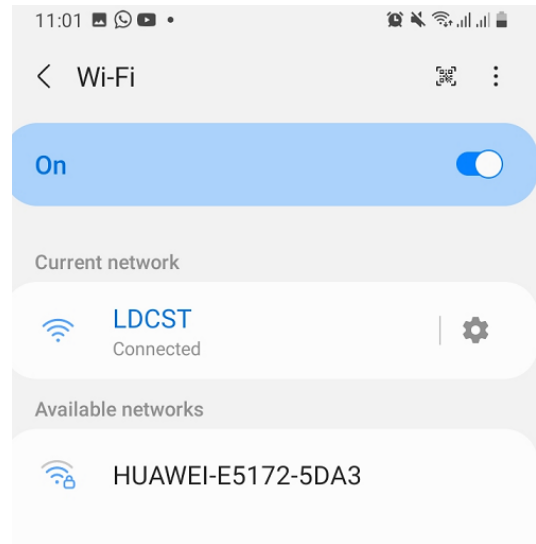

USER MANUAL

CONNECTING YOUR TABLET TO THE INTERNET

Steps to connect tablet to the internet:

1. Connect to the WIFI

2. Choose WIFI you need to connect on

3. Open a browser (Chrome, Firefox and Opera Mini) or you can open YouTube, to browse different websites.