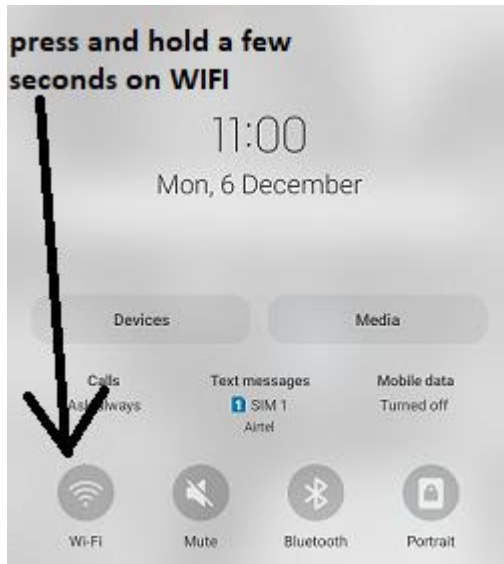

USER MANUAL

CONNECTING YOUR TABLET TO THE INTERNET

Steps to connect tablet to the internet:

1. Connect to the WIFI

2. Choose WIFI you need to connect on

3. Open a browser (Chrome, Firefox and Opera Mini) or you can open YouTube, to browse different websites.